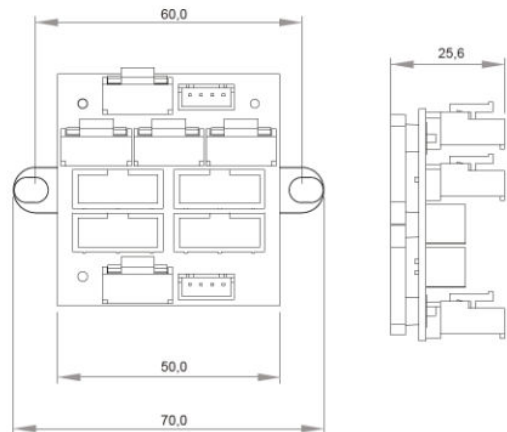

## SPECIFICHE TECNICHE TECHNICAL SPECIFICATIONS

Alimentazione e dati ccTalk Power supply and ccTalk data	1x4 pin: 12V / 24V
Gettoniera Coin acceptor	1x4 pin: 12V
Lettore banconote Note validator	1x4 pin: 12V / 24V
Hopper erogatori Coin hoppers	2x10 pin: 24V
Hopper contatore Counter hopper	1x10 pin: 24V
Disponibile Available	1x10 pin: 24V
Disponibile Available	3x4 pin: 12/24V
Disponibile Available	1x4 pin: 12V

Pin 1. CCT  
Pin 2. GND  
Pin 3. +12V  
Pin 4. +24 V

Pin 1. CCT  
Pin 2. GND  
Pin 3. NC  
Pin 4. +12 V

Pin 1. CCT  
Pin 4,8. GND  
Pin 7,10. 24V  
Pin 2,3,5,6,9. NC

**CCT 12/24V**  
**Large 4p socket**

**CCT 12V**  
**Small 4p socket**