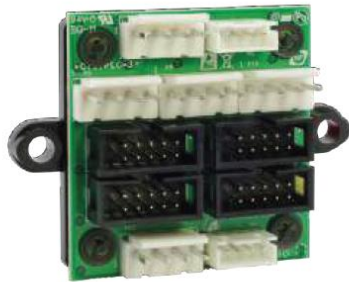

# CONCENTRATORE P4 P4 CONNECTION HUB

AA-0177

## SPECIFICHE TECNICHE TECHNICAL SPECIFICATIONS

Alimentazione e dati ccTalk Power supply and ccTalk data	1x4 pin: 12V / 24V
Gettoniera Coin acceptor	1x4 pin: 12V
Lettore banconote Note validator	1x4 pin: 12V / 24V
Hopper erogatori Coin hoppers	2x10 pin: 24V
Hopper contatore Counter hopper	1x10 pin: 24V
Disponibile Available	1x10 pin: 24V
Disponibile Available	3x4 pin: 12/24V
Disponibile Available	1x4 pin: 12V

Pin 1. CCT  
Pin 2. GND  
Pin 3. +12V  
Pin 4. +24 V

Pin 1. CCT  
Pin 2. GND  
Pin 3. NC  
Pin 4. +12 V

Pin 1. CCT  
Pin 4,8. GND  
Pin 7,10. 24V  
Pin 2,3,5,6,9. NC

**CCT 12/24V**  
**Large 4p socket**

**CCT 12V**  
**Small 4p socket**